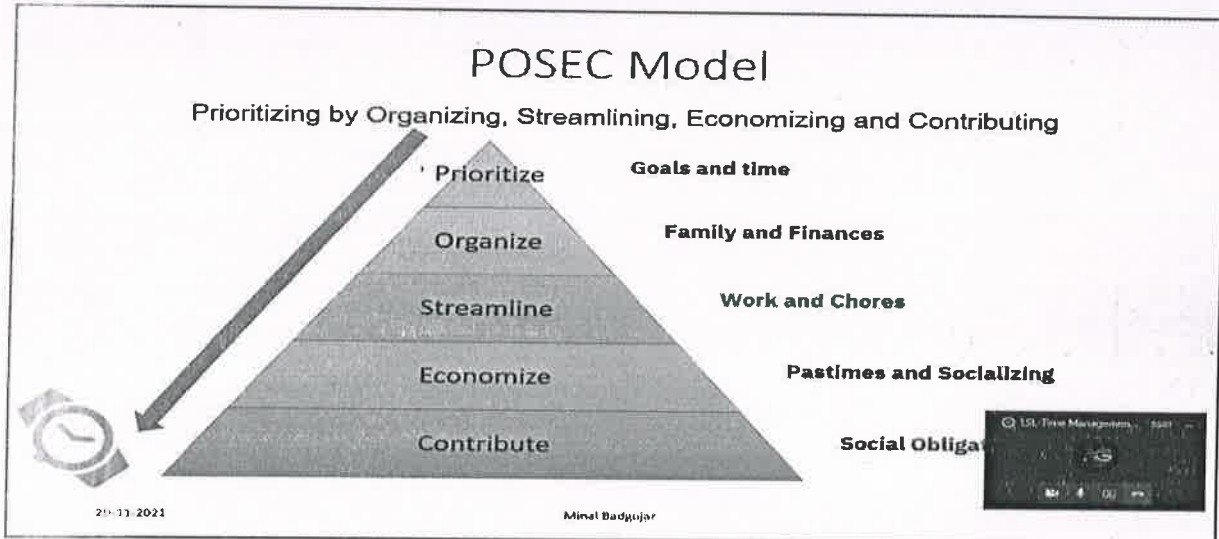

(Signature)
Prof. V. H. Barge

Training and Placement Officer
Training & Placement Officer
ZES's Zeal College
of Engineering & Research,
Narhe, Pune - 411 041.

- **The focus of this semester was towards taking them a step closer to becoming employable**
- **Key points of assessment in the interview process, like numerical ability, logical reasoning, english communication skills as well as subtler aspects such as presentation and leadership skills were covered**
- **Most importantly, suggestions were welcomed from students as to what topics they'd like to learn more about which were subsequently incorporated into the syllabus**